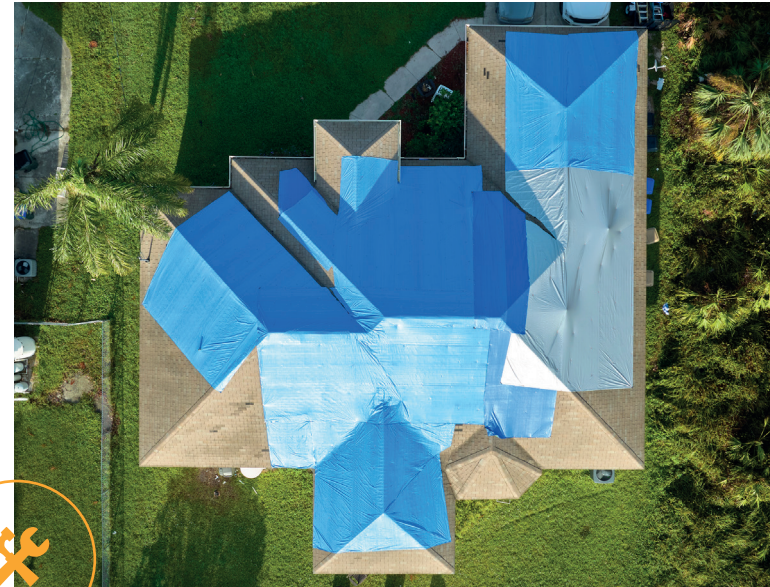

Emergency Make Safes are our Expertise!

The team tasked with emergency make safes may need to perform a variety of tasks, such as installing tarps on damaged roofs, boarding up broken windows or doors, or engaging plumbers to address water leaks. Their main goal is to secure the property quickly and effectively to prevent further damage and ensure the safety of the occupants until the repairs can be completed. We can help with:

- Accidental Damage
- Break & Enter
- Damaged or Fallen Fences
- Fallen Trees
- Flooding
- Hail Damage
- House & Property Fires
- Malicious Damage
- Storm Damage
- Temporary Fencing
- Water Damage

24/7
365 days a year

Emergency situations don't wait for business hours. With our 24/7 availability, we can address any urgent needs, providing peace of mind to builders and homeowners alike.

Our round-the-clock availability ensures prompt action, minimising further damage and expediting the repair and restoration process.

Whether it's a weekend, holiday, or late-night emergency, builders can rely on us to be there, offering flexibility and support whenever it's needed most.